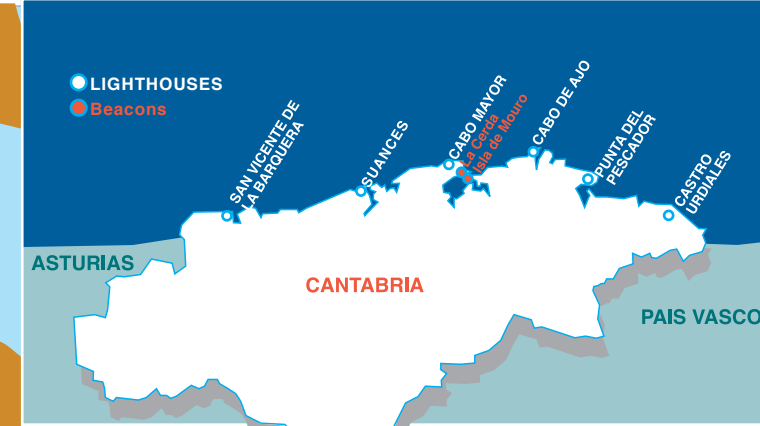

2.2. Faros y balizamientos
Lighthouses and beacons
2.2.1. Planta esquemática de faros y balizas
Lights and buoys map

SEAMARKING

LIGHTS
RED. GREEN. WHITES

	MANNED LIGHTHOUSE		WITH OCULTATIONS
	AUTOMATIC LIGHTHOUSE		ISOPHASE
	BUOY		FLASHING
	SIREN		GROUPS OF FLARES
	RADIO BEACON		ONE FLARE
	RACON		RED-WHITE FLARES IN SECTORS
	DIRECTIONAL PRECISION LIGHT (Sector light)		

PORT DEVELOPMENT ZONE