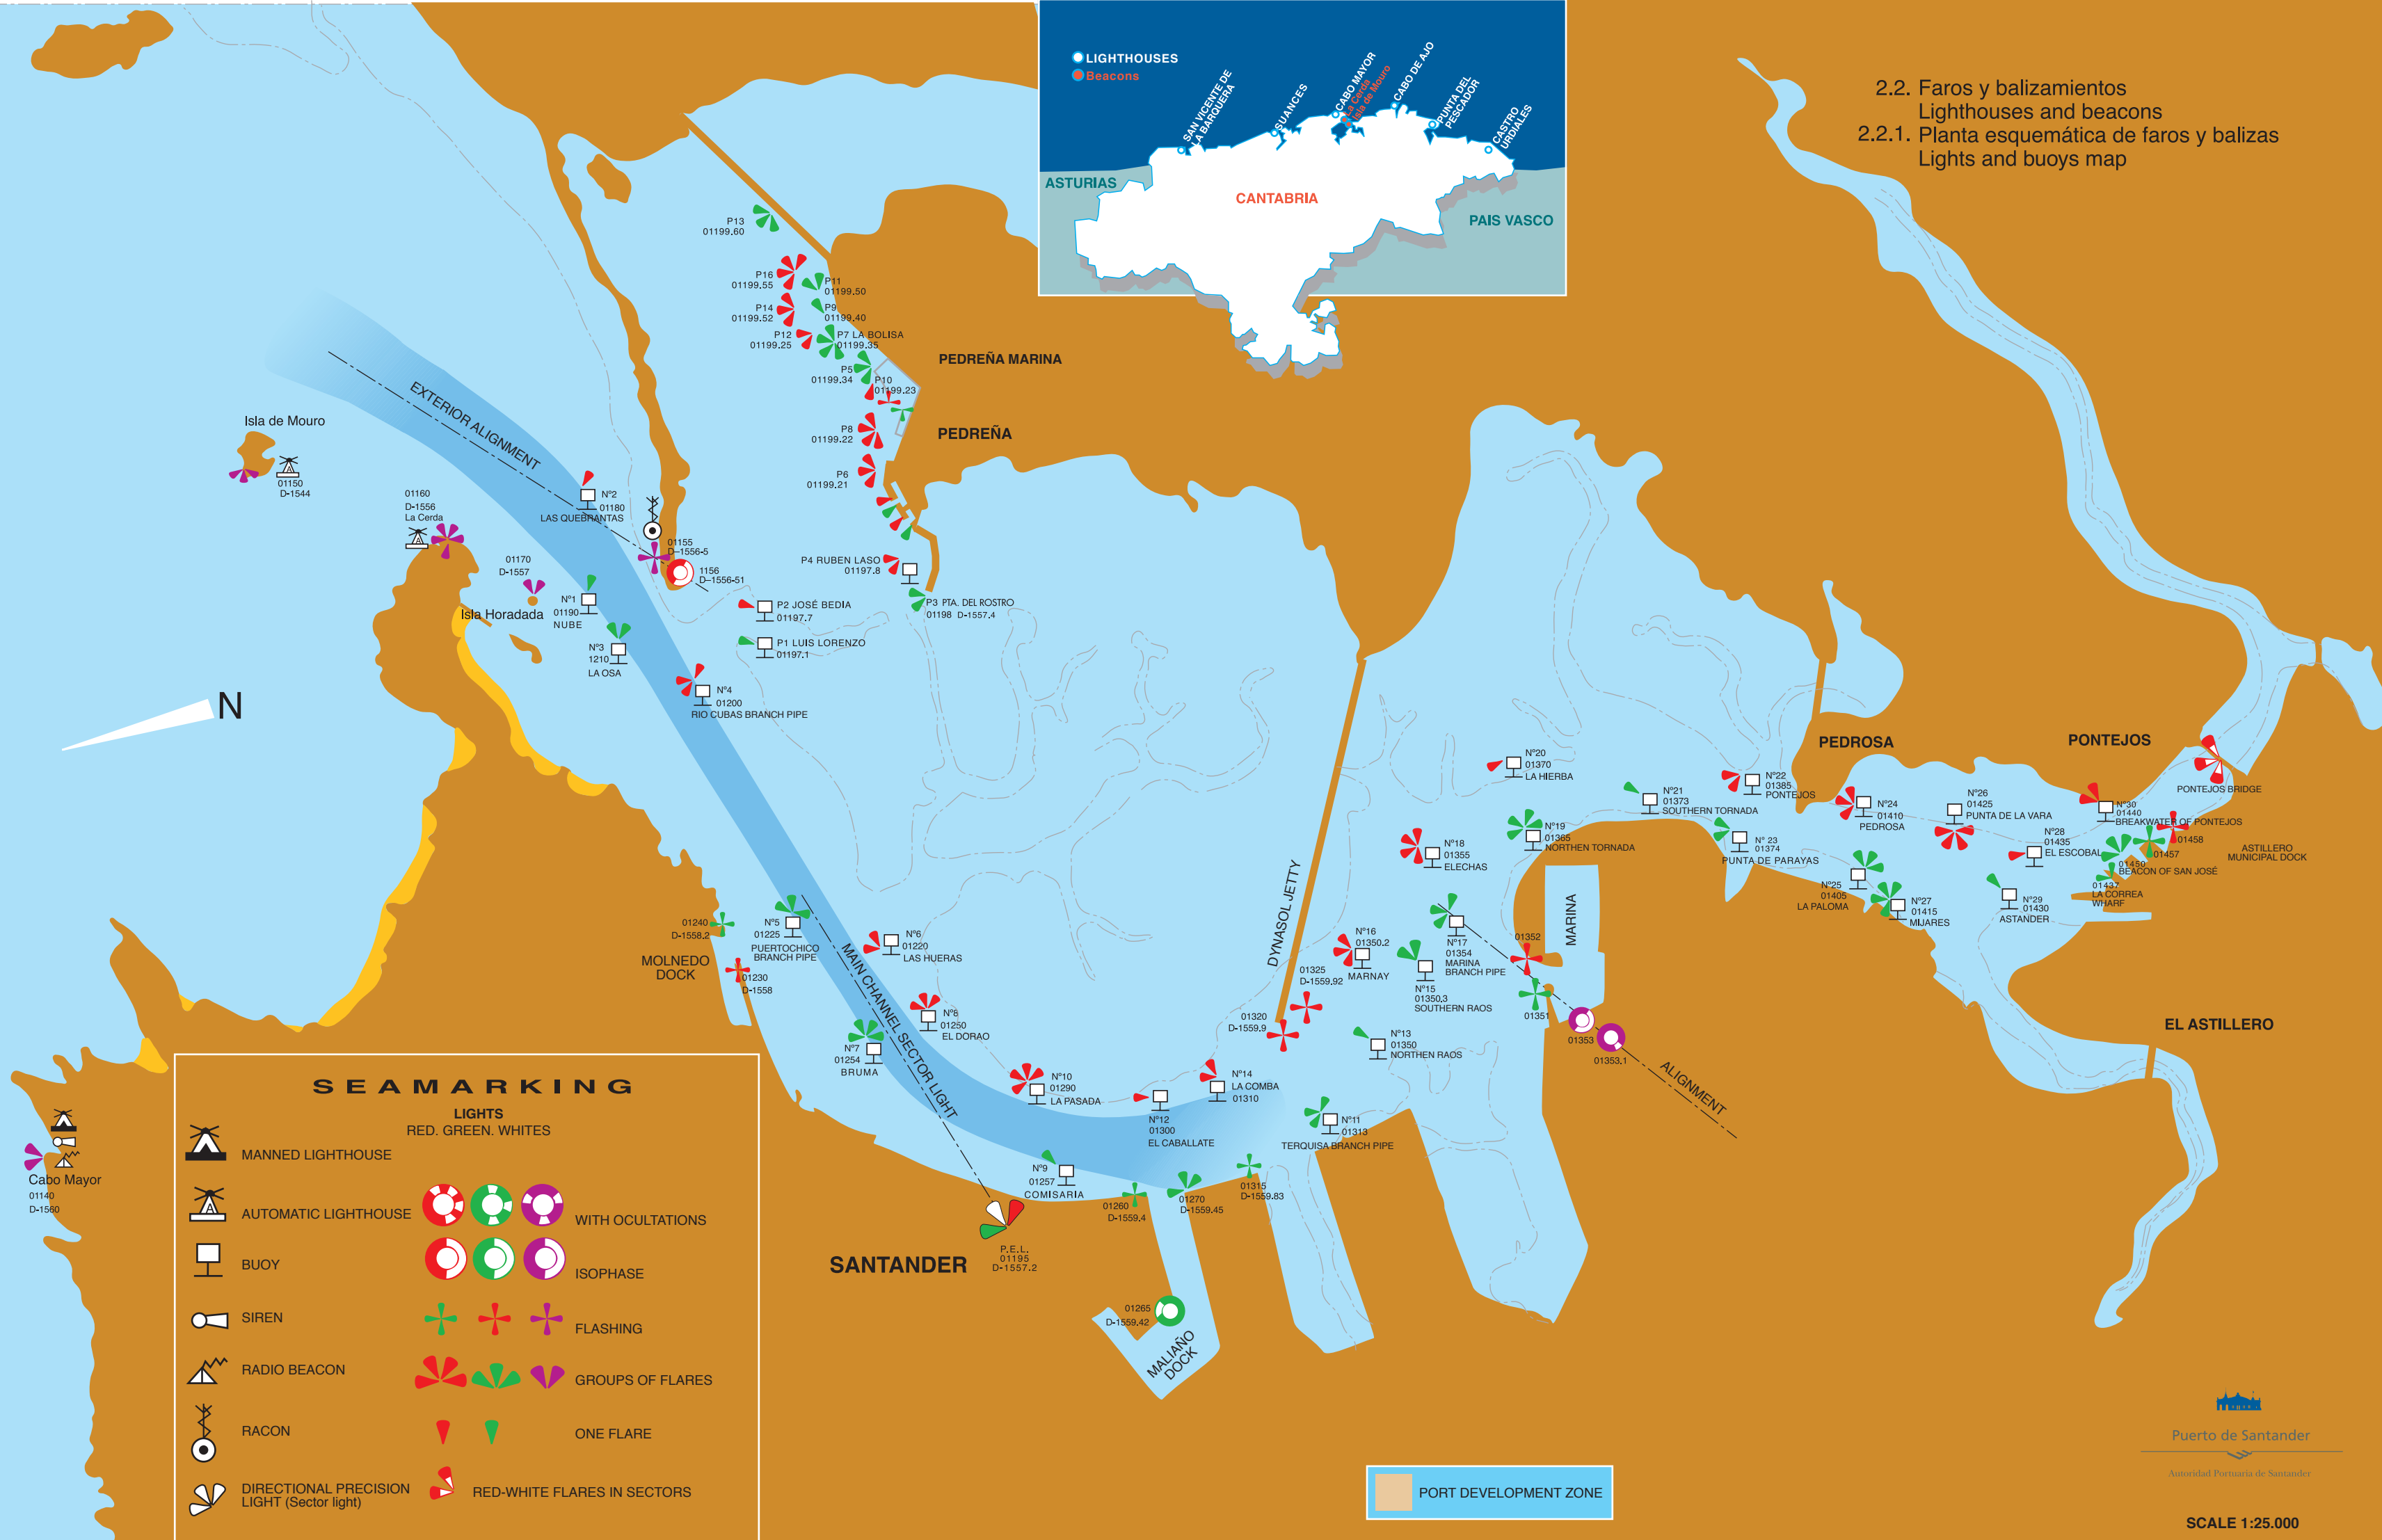

2.2. Faros y balizamientos
Lighthouses and beacons
2.2.1. Planta esquemática de faros y balizas
Lights and buoys map

SEAMARKING

LIGHTS
RED. GREEN. WHITES

	MANNED LIGHTHOUSE		WITH OCULTATIONS
	AUTOMATIC LIGHTHOUSE		ISOPHASE
	BUOY		FLASHING
	SIREN		GROUPS OF FLARES
	RADIO BEACON		ONE FLARE
	RACON		RED-WHITE FLARES IN SECTORS
	DIRECTIONAL PRECISION LIGHT (Sector light)		

PORT DEVELOPMENT ZONE